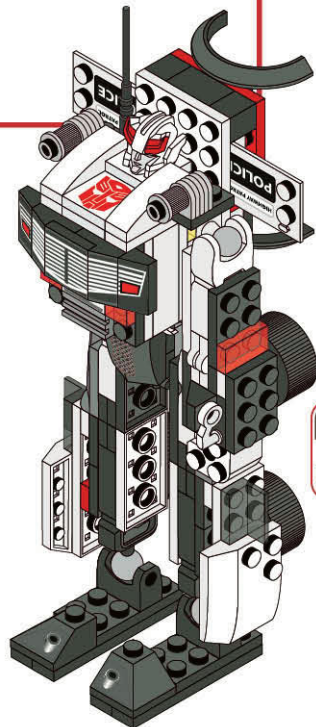

KRE-O

CREATE IT.

TRANSFORMERS

AGES 6 - 12

30690
 **PROWL**

174 PIECES

PRODUCT SHOWN IN FANTASY SITUATION
PRODUCT DOES NOT CONVERT

CREATE IT WITH KRE-O™ CONSTRUCTION SETS!

- Sort your blocks by color and size to make them easier to find.
- Build on a large, flat surface.

KRE-O TRANSFORMERS™

**BUILD
POLICE CAR OR ROBOT**

VEHICLE MODE - PAGE 4

ROBOT MODE - PAGE 22

PROWL®

1

2