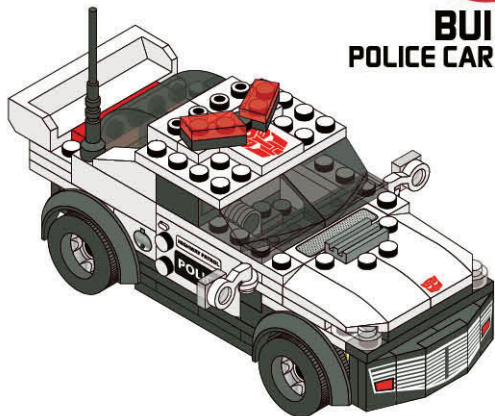

KRE-O

CREATE IT.

TRANSFORMERS

AGES 6 - 12

30690
 **PROWL**

174 PIECES

PRODUCT SHOWN IN FANTASY SITUATION
PRODUCT DOES NOT CONVERT

CREATE IT WITH KRE-O™ CONSTRUCTION SETS!

- Sort your blocks by color and size to make them easier to find.
- Build on a large, flat surface.

KRE-O TRANSFORMERS™

**BUILD
POLICE CAR OR ROBOT**

VEHICLE MODE - PAGE 4

ROBOT MODE - PAGE 22

PROWL®

1

2