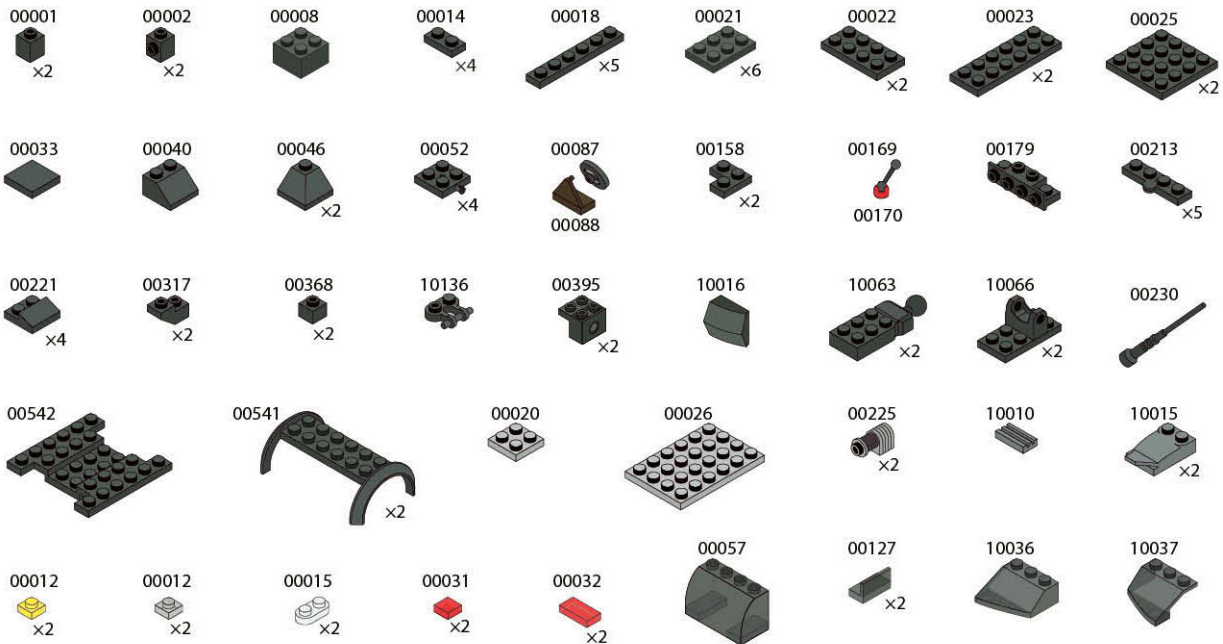

x2

36

37

38

39

40

41

42

43

44

45

46

47

48

Questions? Call 1-800-752-9755

RETAIN INSTRUCTIONS FOR FUTURE REFERENCE. SOME POSES MAY REQUIRE ADDITIONAL SUPPORT. PRODUCT AND COLORS MAY VARY. © OXFORD. © 2011 HASBRO. ALL RIGHTS RESERVED. TM & ® DENOTE U.S. TRADEMARKS.